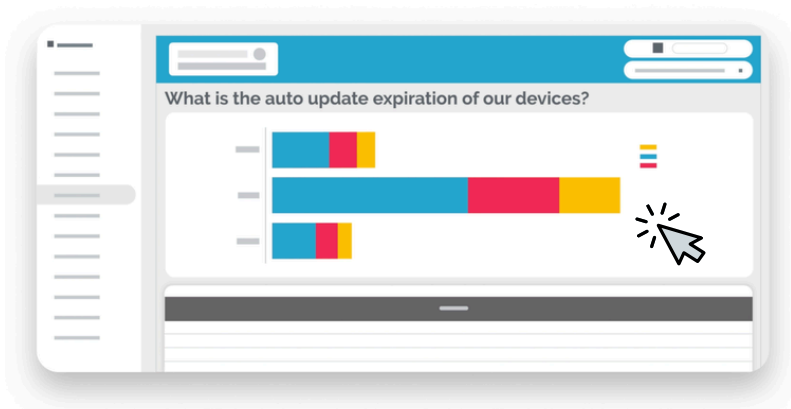

The Chromebook Engagement Dashboard allows your team to quickly and easily identify the data important to you, with the option to filter by school building, grade level, student, and device. Did we mention you don't even have to download a spreadsheet?

AUTO UPDATE EXPIRATION DATES

Plan for the future by keeping track of which devices will need to be replaced

LAST KNOWN NETWORK

Track lost or stolen devices by which IP address they last logged into

PREPARE FOR STATE TESTING

Quickly discover which devices are not compliant for state testing standards

SEE A BAR, CLICK A BAR

All pages inside the **Chromebook Engagement Dashboard** are interactive, allowing your team to quickly identify and export a specific group of data.